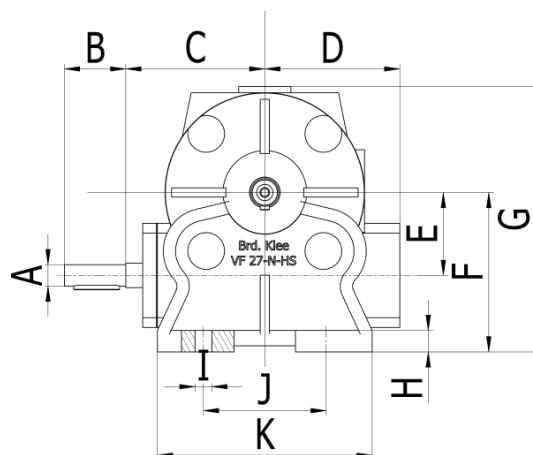

# Data Sheet

Article number: 3901027007100

Description: Worm gear with solid input shaft  
VF 27N-7-HS

## Measures

A = 7

I = 75

B = 20

C = 45

D = 43

E = 27

F = 47

G = 5.5

H = 54