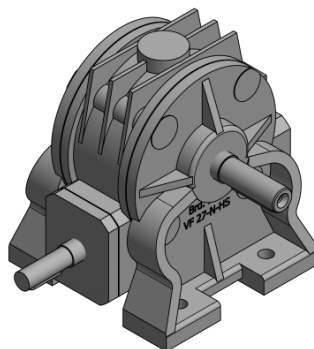

# Data Sheet

Article number: 3901027007100

Description: Worm gear with solid input shaft  
VF 27N-7-HS

## Measures

A = 7

I = 75

B = 20

C = 45

D = 43

E = 27

F = 47

G = 5.5

H = 54